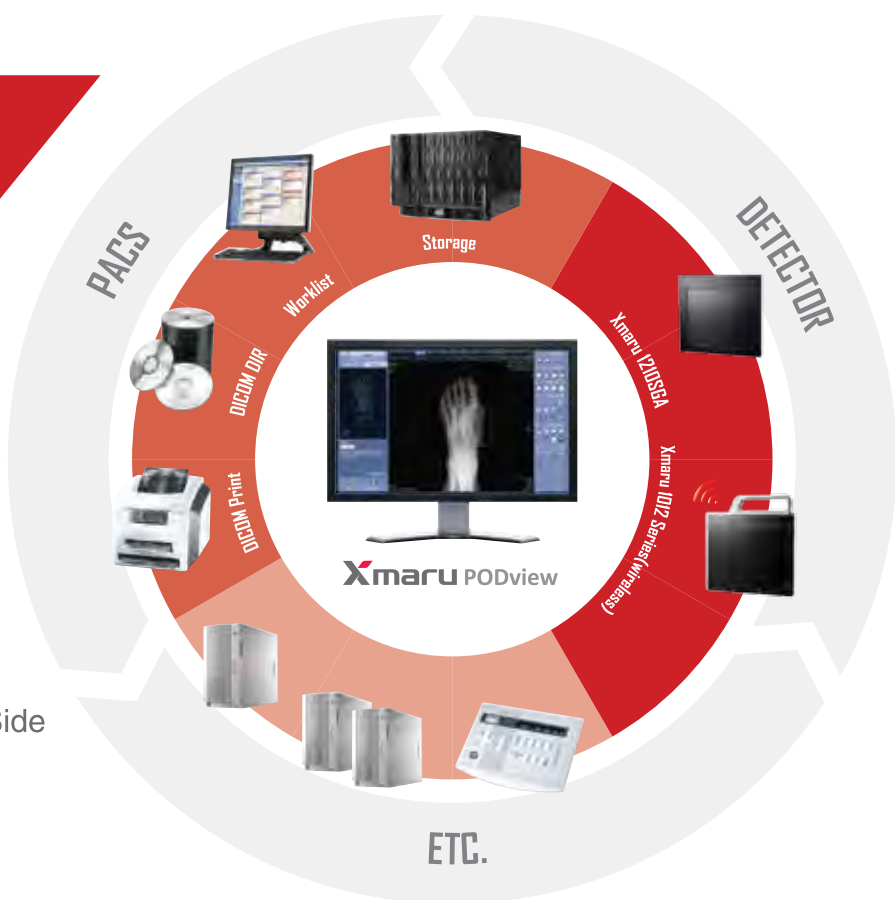

rayence

Xmaru PODview

Highest quality diagnostic images
Flexible diagnostic acquisition software
Industry's best image algorithm parameters

PODIATRY ACQUISITION SOFTWARE

rayence

X - R A Y + S C I E N C E

Rayence delivers an advanced digital x-ray solution that seamlessly integrates into any clinical workflow. The Xmaru PODView features rich software solutions that capture, view, and distribute digital images. With advanced Podiatry specific measurement tools and an easy-to-navigate interface, the Xmaru PODView provides a complete solution.

Main Features

Basic Functions

- DICOM File Management
- DICOM Printing
- CD Burning with CD Viewer
- Image Magnification
- Measuring the Length and Angles of the Image
- Adding Annotation Text, Graphics and Electronic Markers to an image
- Display the Studied Images Side-by-Side

Podiatry Measurement Tools

MAA

MAA is the Metatarsal Adductus Angle. That measured the adduction angle of metatarsal bone.

PASA

PASA is the Proximal Articular Set Angle. The angle formed by a line representing the effective articular cartilage and a line drawn perpendicular to the first metatarsal bisection.

Bunion Angle

This is measurement method for diagnostic hallux valgus.

TCA

TCA is Talo-Calcaneal Angle. This is measurement method for diagnostic Pes cavus(High arch foot).

DASA

DASA is the Distal Articular Set Angle. That measured the distal joint angle of Proximal phalanx & Metatarsal bone.